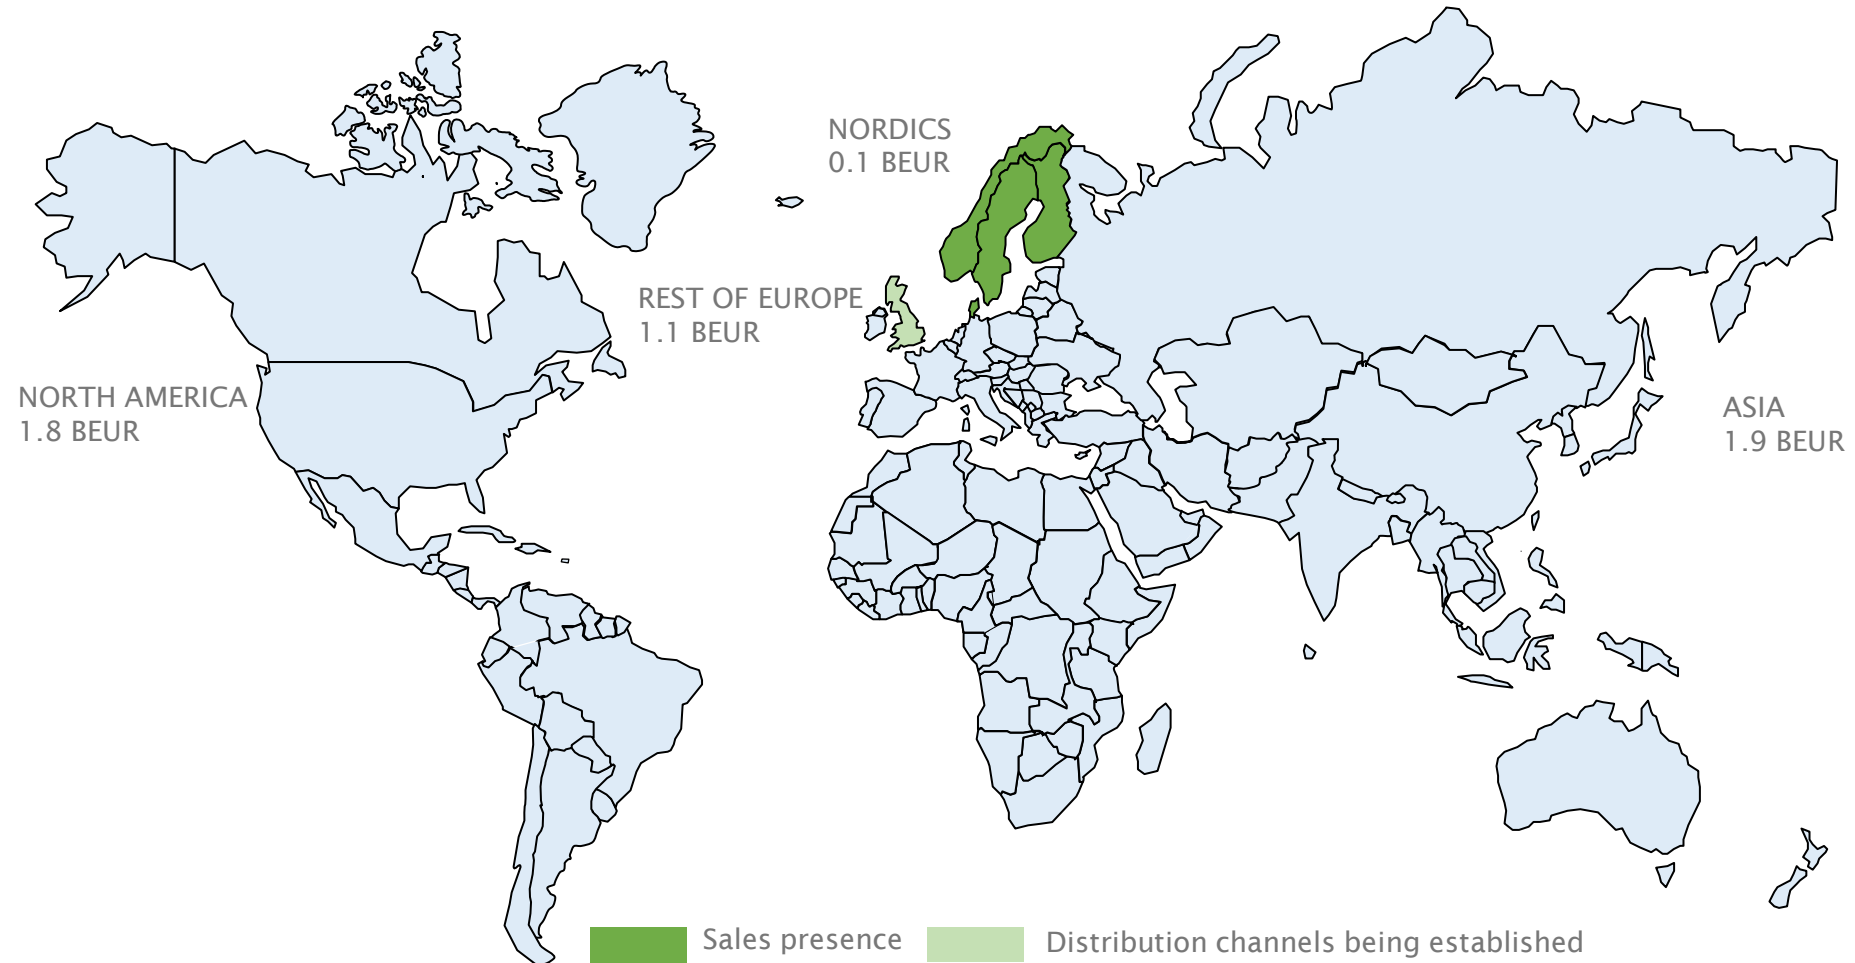

We started sales in the Nordics and are expanding globally

Our goal: be a leader in the growing human centric lighting market