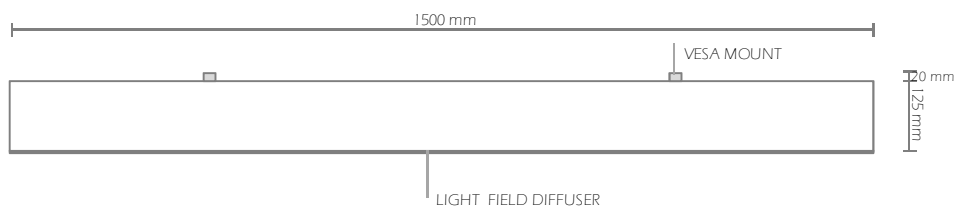

TYPE OF INSTALLATION:

Supplemental light & virtual window

MOUNTING:

Wall or stand installation with VESA mount

WIDTH:

1500 mm

HEIGHT:

1050 mm

DEPTH:

125 mm & floating 20 mm VESA attachment

WEIGHT:

30 kg

LIGHT SOURCE:

Light Cognitive LED module (G5)

CONTROL:

Digital spectrum control (0-100%)

POWER INPUT:

100-240V 50/60Hz

MAXIMUM POWER CONSUMPTION:

320 W

TYPICAL POWER CONSUMPTION:

180 W

Big Sky® WIDE

FRONT

TOP

SIDE (LEFT)