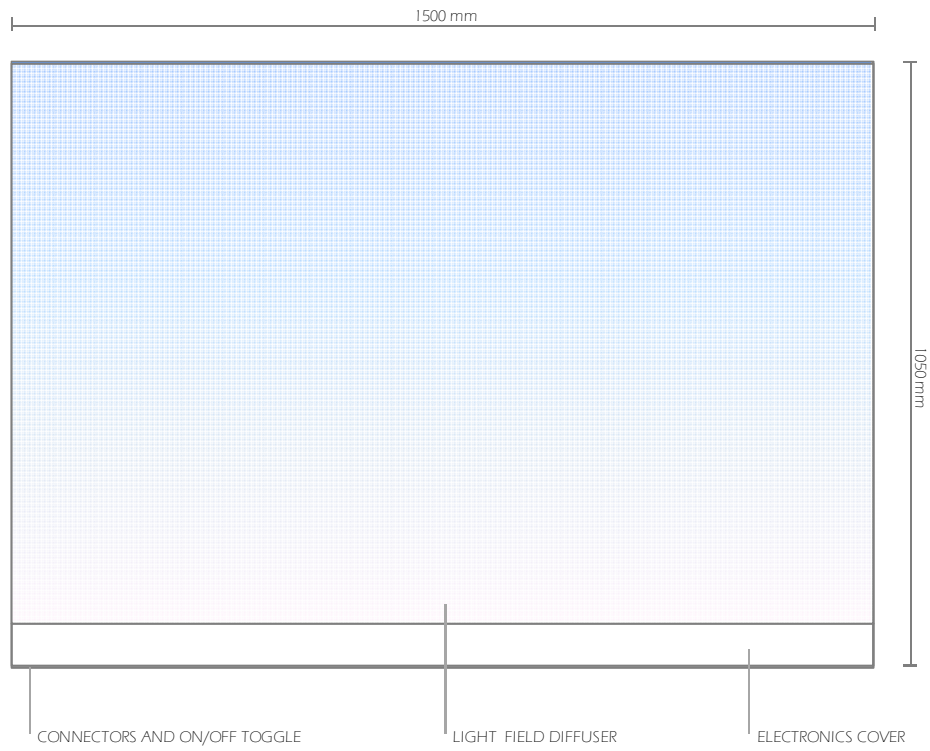

DEPTH:

125 mm & floating 20 mm VESA attachment

WEIGHT:

30 kg

LIGHT SOURCE:

Light Cognitive LED module (G5)

CONTROL:

Digital spectrum control (0-100%)

POWER INPUT:

100-240V 50/60Hz

MAXIMUM POWER CONSUMPTION:

320 W

TYPICAL POWER CONSUMPTION:

180 W

Big Sky® WIDE

FRONT

TOP

SIDE (LEFT)